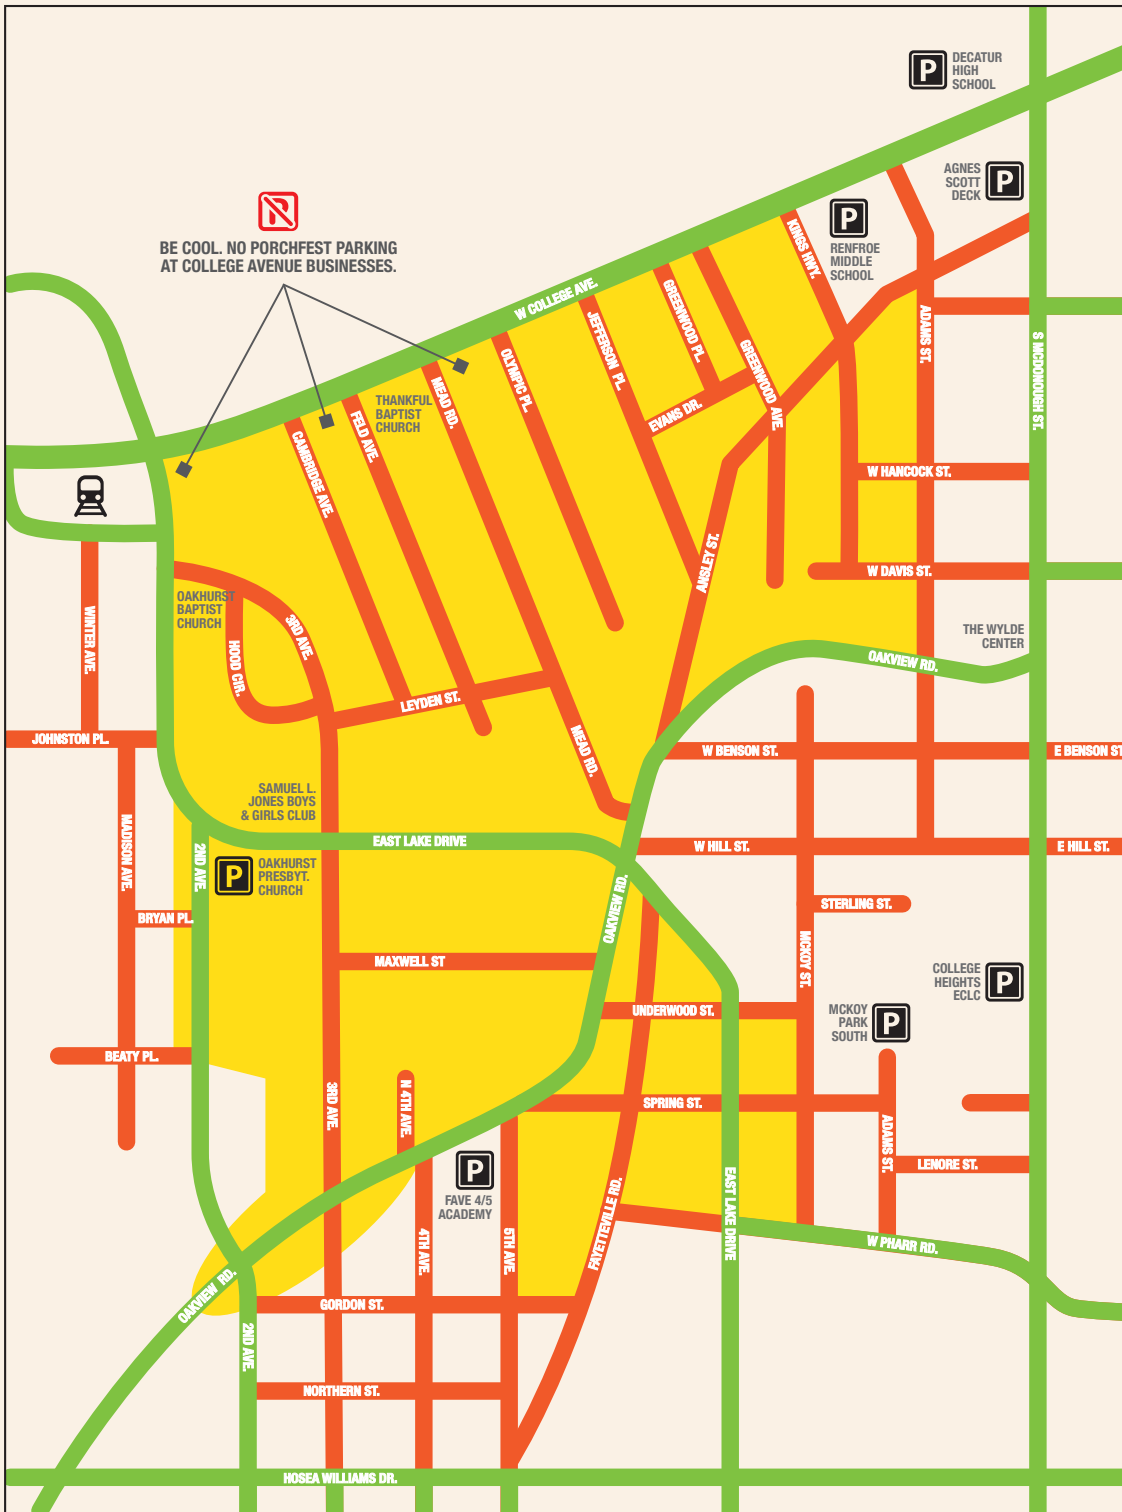

All forms of transportation are welcome at Porchfest but **set your expectations.**

- 
**Primary Travel Routes**  
 Streets slowed but generally clear; preferred routes for motor vehicles. Delays still likely.
- 
**Shared Streets**  
 Motor vehicle access severely limited; pedestrians and bicyclists prioritized. Motorists must exercise caution and will be delayed and inconvenienced.
- 
**Congestion Zones**  
 Particularly crowded areas with limited accessibility for vehicles. On-street parking by festival-goers not recommended.
- 
**Parking**  
 Recommended parking sites, adjacent to or accessible via Primary Travel Routes.

OAKHURST  
**PORCHFEST**  
 EST. 2015