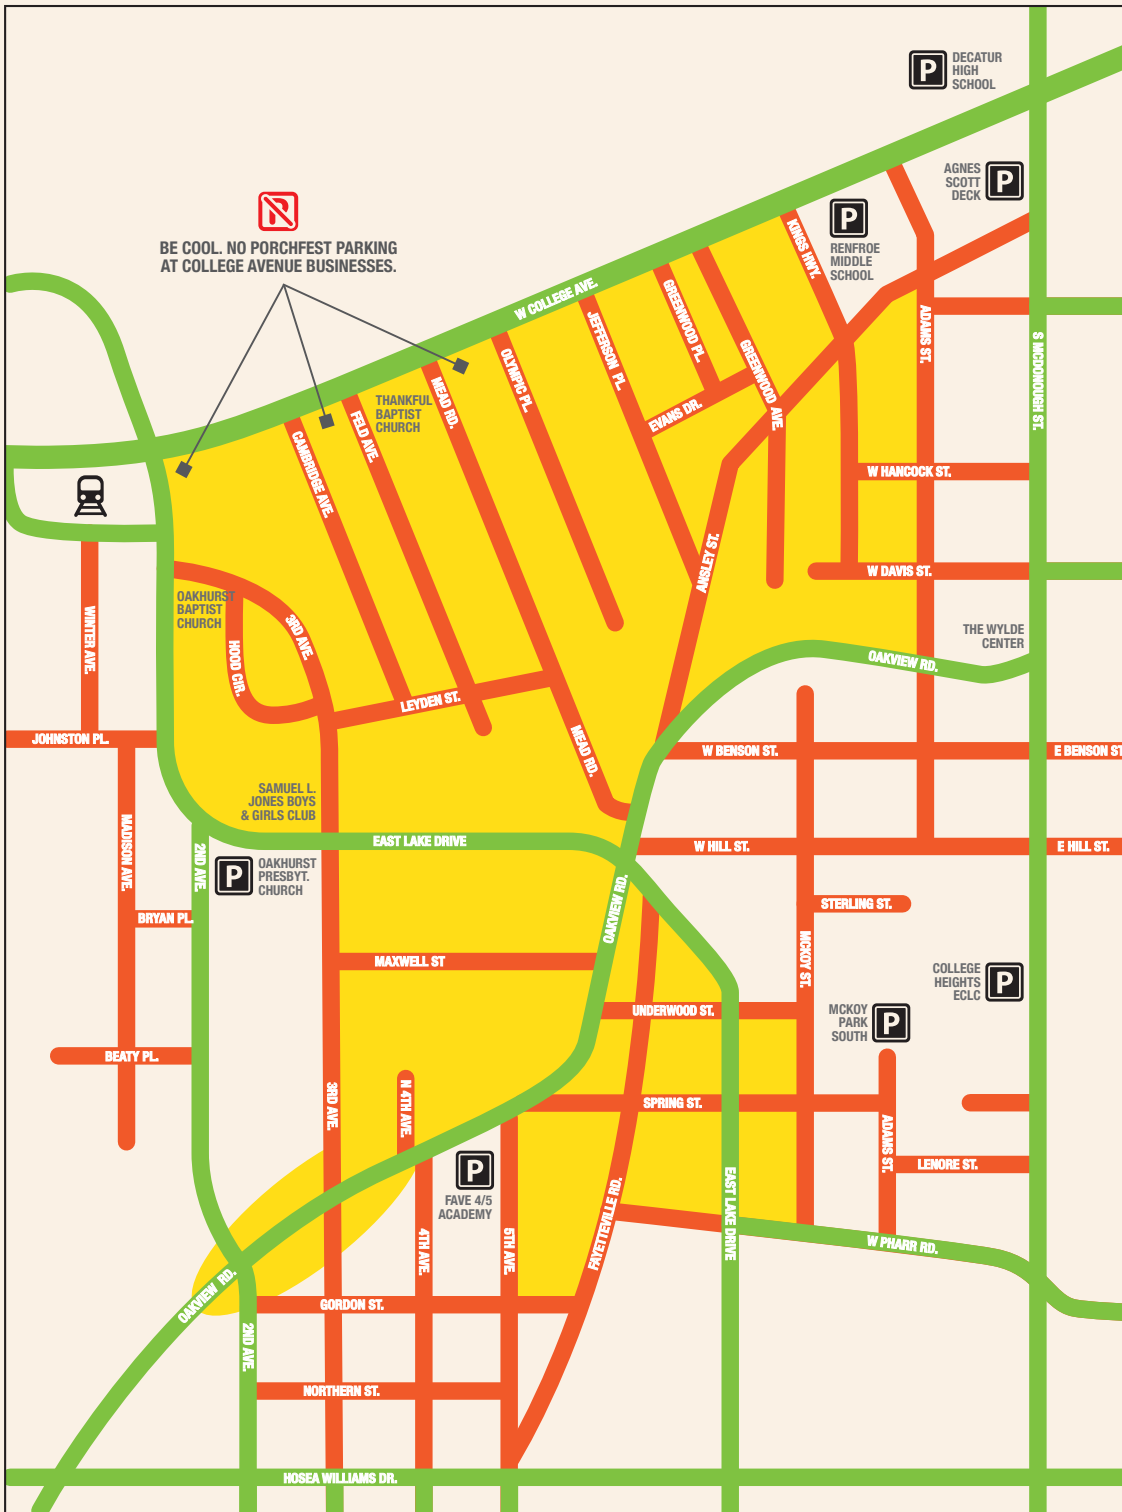

All forms of transportation are welcome at Porchfest but **set your expectations.**

- 
Primary Travel Routes
 Streets slowed but generally clear; preferred routes for motor vehicles. Delays still likely.
- 
Shared Streets
 Motor vehicle access severely limited; pedestrians and bicyclists prioritized. Motorists must exercise caution and will be delayed and inconvenienced.
- 
Congestion Zones
 Particularly crowded areas with limited accessibility for vehicles. On-street parking by festival-goers not recommended.
- 
Parking
 Recommended parking sites, adjacent to or accessible via Primary Travel Routes.

OAKHURST
PORCHFEST
 EST. 2015